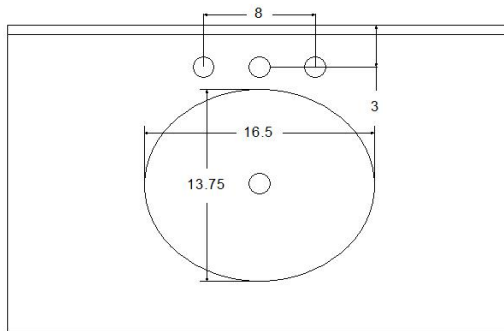

MONTAUK 36" Vanity

Model : V-MT36SFM

Designed By: Bemma Design Lab

Features

2 soft-close doors w/ Cubby
1 interior storage drawer with fixed shelf
Under-mount drawer Glides with soft-close
Door Hardware-Brushed Nickel
Solid wood /engineered wood construction
Sherwin-Williams 5 step finish resists moisture and scratches

Fully finished interiors
Solid Wood drawers with Dovetail Joints
Base, glazed ceramic sink and top come fully assembled in one box
Backsplash included

All BEMMA bath cabinets are made of solid hardwood and engineered wood, and meet strict CARB-P2 Standards
Ceramic sink cUPC certified

Available Base Finish:

Pure White (03)
Morning Fog Grey (01)
Aged Light Oak Veneer (06)

Available Countertops:

Italian Carrara Marble (M03O-3)
White Granite/Engineered Stone (C03O-3)

TOP