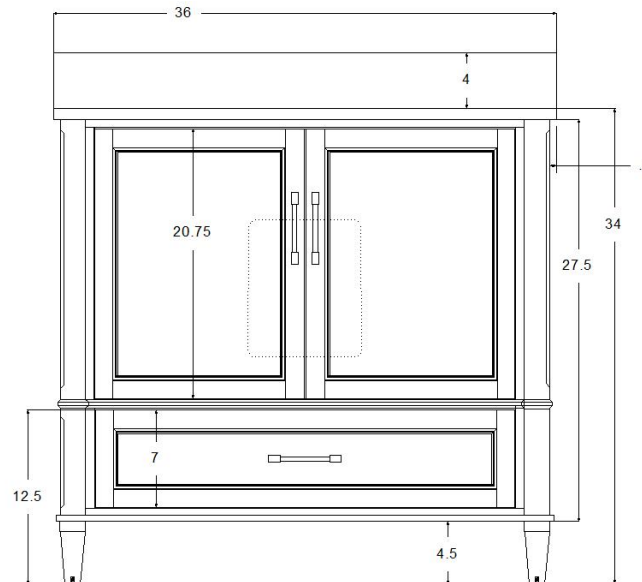

MONTAUK 36" Vanity

Model : V-MT36SFM

Designed By: Bemma Design Lab

Features

2 soft-close doors w/ Cubby
1 interior storage drawer with fixed shelf
Under-mount drawer Glides with soft-close
Door Hardware-Brushed Nickel
Solid wood /engineered wood construction
Sherwin-Williams 5 step finish resists moisture and scratches

Fully finished interiors
Solid Wood drawers with Dovetail Joints
Base, glazed ceramic sink and top come fully assembled in one box
Backsplash included

All BEMMA bath cabinets are made of solid hardwood and engineered wood, and meet strict CARB-P2 Standards
Ceramic sink cUPC certified

Available Base Finish:

Pure White (03)
Morning Fog Grey (01)
Aged Light Oak Veneer (06)

Available Countertops:

Italian Carrara Marble (M03O-3)
White Granite/Engineered Stone (C03O-3)

TOP

FRONT