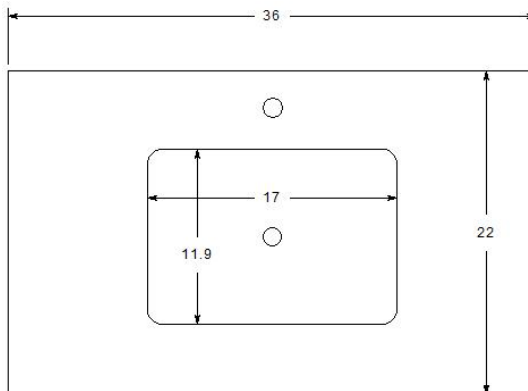

TERRA 36" Wall Mount Vanity

Model : VT-TR36 WM

Designed By: Bemma Design Lab

Features

- 1 soft-close large drawer/1 interior drawer soft-close
- Single hole faucet drilling
- BLUM Under-mount drawer ¾ extension soft close glides
- Solid wood /engineered wood construction w/ veneer
- Plated Stainless Steel trim
- Sherwin-Williams 5 step finish resists moisture and scratches

- Fully finished interiors
- Solid Wood drawers with Dovetail Joints
- Base, glazed ceramic sink and top come fully assembled in one box
- French Cleats and hardware included for wall mounting
- Backsplash not included

All BEMMA bath cabinets are made of solid hardwood and engineered wood, and meet strict CARB-P2 Standards
Ceramic sinks are cUPC certified

Available Base Finish:

- Walnut finish veneer(E24) Satin Brass trim
- Walnut finish veneer (E24) Black Matte trim

Available Countertops:

- Italian Carrara Marble (M03O-3)
- White Granite/Engineered Stone (C03O-3)

TOP