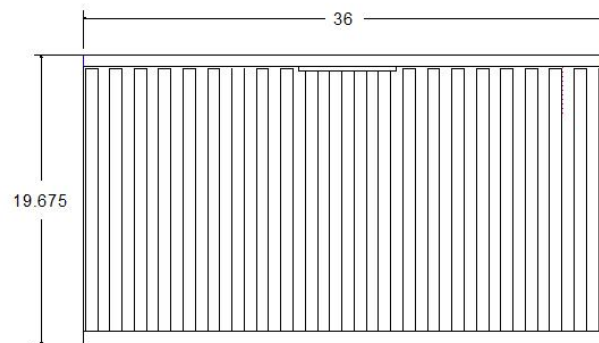

Available Countertops:

- Italian Carrara Marble (M03O-3)
- White Granite/Engineered Stone (C03O-3)

TOP

FRONT

SIDE