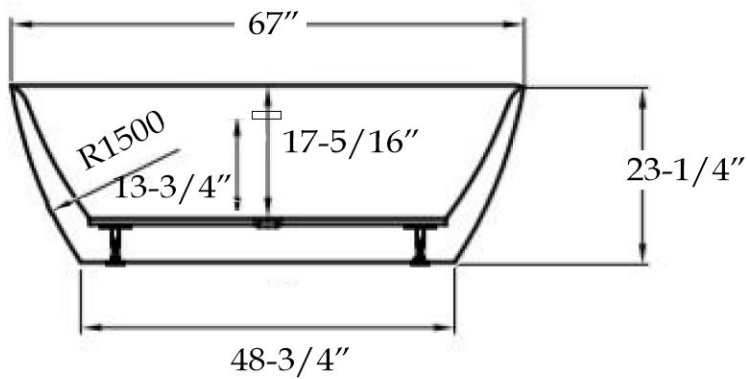

MAIDSTONE

www.MaidstoneSupply.com

Acrylic Contemporary Tub

Part No: 220RN67

Volume: 66 gal Weight: 83 lbs

Contact Maidstone for additional information and specifications. For complete warranty information and a list of dealers visit www.MaidstoneSupply.com. All products and specifications are subject to change without notice. Maidstone is not responsible for typographical and/or dimensional errors. Typographical errors are subject to correction.

Note: Rough-in dimensions may vary +/- 1/2" and are subject to change. No responsibility is assumed by Maidstone.