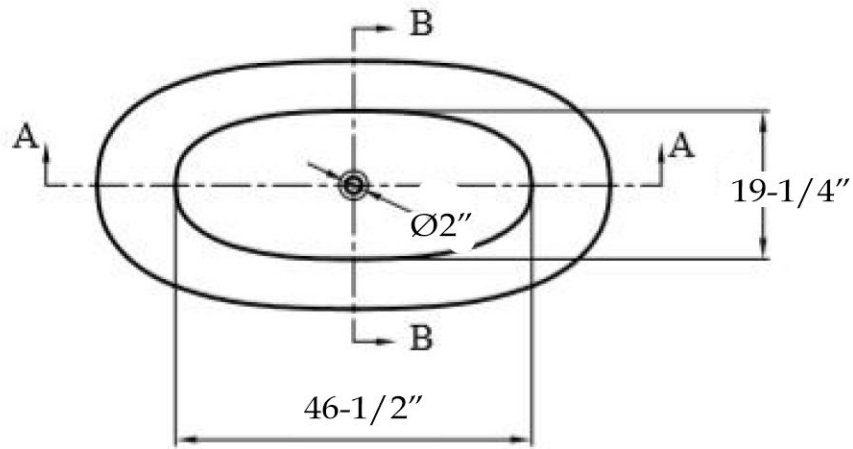

MAIDSTONE

www.MaidstoneSupply.com

Acrylic Contemporary Tub

Part No: 220RN67

Volume: 66 gal Weight: 83 lbs

Contact Maidstone for additional information and specifications. For complete warranty information and a list of dealers visit www.MaidstoneSupply.com. All products and specifications are subject to change without notice. Maidstone is not responsible for typographical and/or dimensional errors. Typographical errors are subject to correction.

Note: Rough-in dimensions may vary +/- 1/2" and are subject to change. No responsibility is assumed by Maidstone.