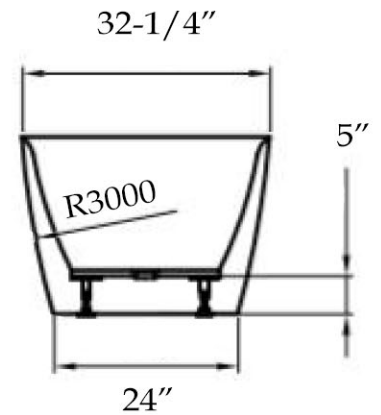

MAIDSTONE

www.MaidstoneSupply.com

Acrylic Contemporary Tub

Part No: 220RN67

Volume: 66 gal Weight: 83 lbs

Contact Maidstone for additional information and specifications. For complete warranty information and a list of dealers visit www.MaidstoneSupply.com. All products and specifications are subject to change without notice. Maidstone is not responsible for typographical and/or dimensional errors. Typographical errors are subject to correction.

Note: Rough-in dimensions may vary +/- 1/2" and are subject to change. No responsibility is assumed by Maidstone.