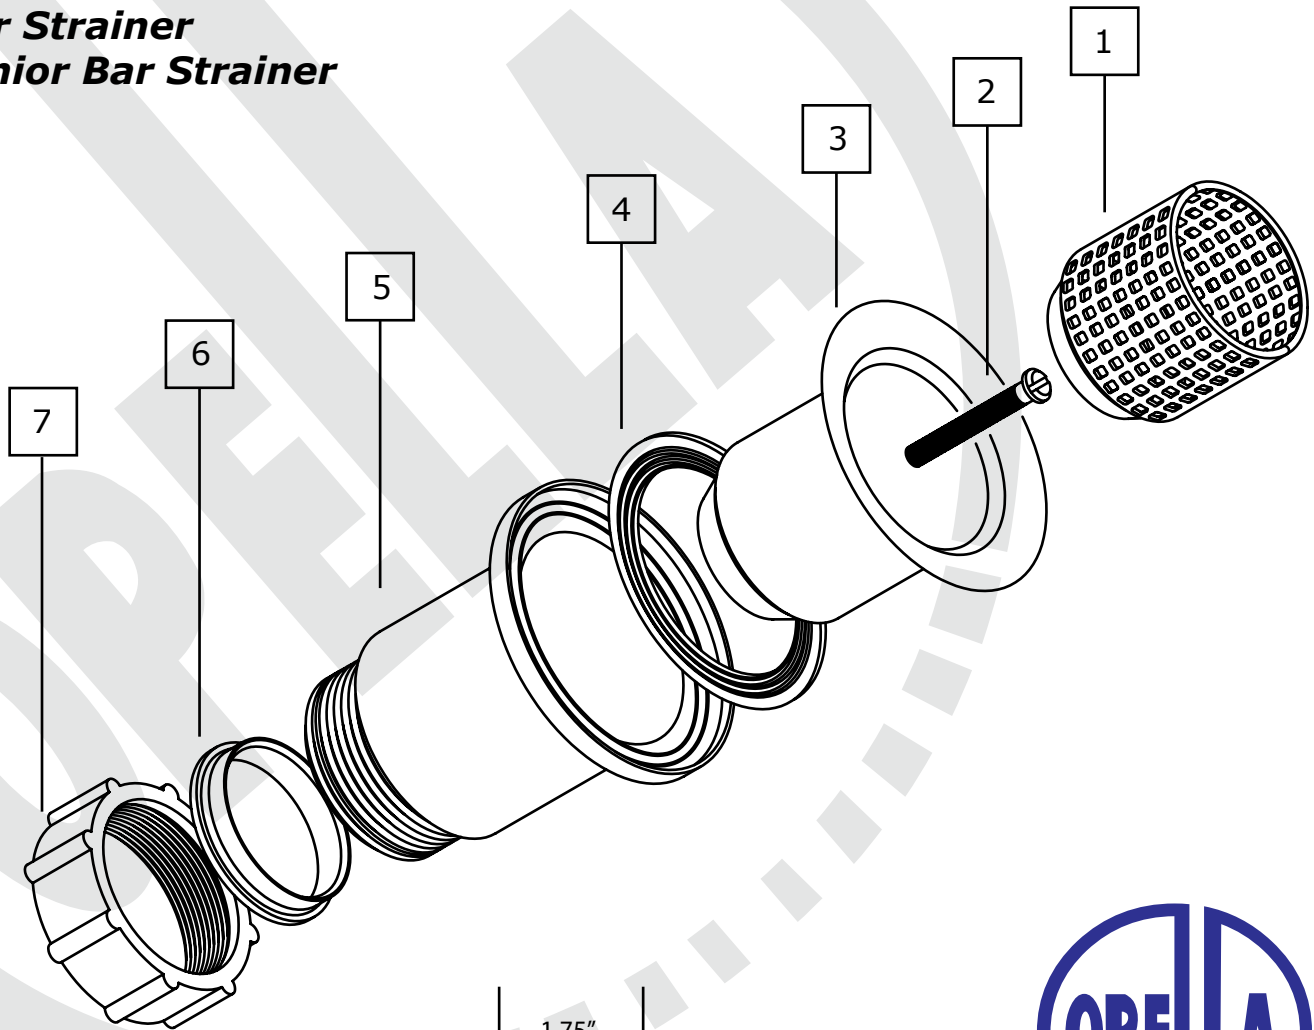

90055 Series

Bar Strainer
Junior Bar Strainer

Item	Pcs.	Part #
1	1	Basket
2	1	Threaded Bolt
3	1	Inner Cup
4	1	Cup Gasket
5	1	Outer Cup
6	1	Outlet Seal
7	1	Bottom Nut