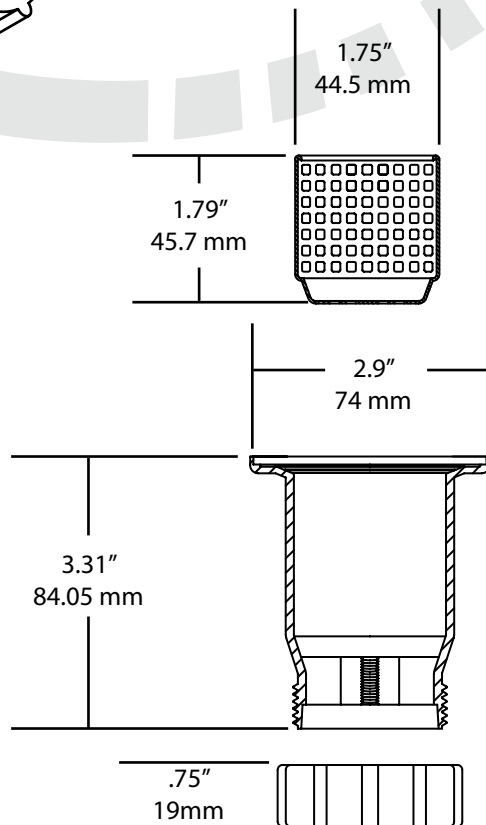

90055 Series

Bar Strainer
Junior Bar Strainer

Item	Pcs.	Part #
1	1	Basket
2	1	Threaded Bolt
3	1	Inner Cup
4	1	Cup Gasket
5	1	Outer Cup
6	1	Outlet Seal
7	1	Bottom Nut